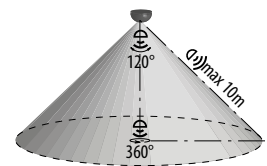

220-240V~ 50/60Hz	max.7,5A	IP_{54/20}			-20+40°C	50	1-100		

			color	-LUX+	DKC
SENSOR LUX	GXSE010	8592660117379	bílá	5-50LUX	220 Kč