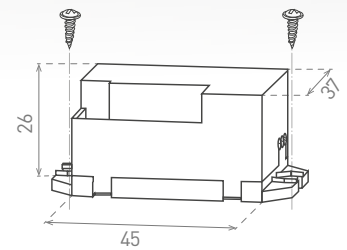

 220-240V~ 50/60Hz	 max.3A 800VA~	 IP ₂₀			 -20+40°C	 50	 1-100		
---	--	--	---	---	--	--	---	---	---

			 color	 [°]						DKC
SENSOR 24	GXSI009	8592660117362	bílý	120	6m	5s/30s/1min/3min	10/2000LUX	3/6m	262 Kč	