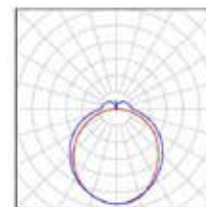

DUST PROFI LED MILK

MILK

NEUTRAL WHITE

DUST PROFI LED MILK 60 NW

DUST PROFI LED MILK 120 NW

DUST PROFI LED MILK 150 NW

LED 30W ▶ $\geq \varnothing 2 \times 18W T8$

LED 55W ▶ $\geq \varnothing 2 \times 36W T8$

LED 70W ▶ $\geq \varnothing 2 \times 58W T8$

- SVÍTIDLO LED SMD

							T_c CCT	R_a CRI	$\leftarrow a \rightarrow$ [mm]	$\leftarrow b \rightarrow$ [mm]	$\leftarrow C \rightarrow$ [mm]		DKC
DUST PROFI LED MILK 60 NW	GXWP380	8592660116921	30	3200	216	neutrální bílá/840	4000K	≥ 80	600	109	86	1,80	1 890 Kč
DUST PROFI LED MILK 120 NW	GXWP381	8592660116938	55	6000	384	neutrální bílá/840	4000K	≥ 80	1200	109	86	2,90	2 836 Kč
DUST PROFI LED MILK 150 NW	GXWP382	8592660116945	70	7400	480	neutrální bílá/840	4000K	≥ 80	1500	109	86	3,70	3 540 Kč