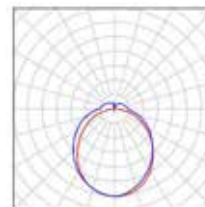

DUST PROFI LED MILK

MILK

NEUTRAL WHITE

DUST PROFI LED MILK 60 NW

DUST PROFI LED MILK 120 NW

DUST PROFI LED MILK 150 NW

LED 30W ▶ $\geq \varnothing 2 \times 18W T8$

LED 55W ▶ $\geq \varnothing 2 \times 36W T8$

LED 70W ▶ $\geq \varnothing 2 \times 58W T8$

- SVÍTIDLO LED SMD

							T_c CCT	R_a CRI	$\leftarrow a \rightarrow$ [mm]	$\leftarrow b \rightarrow$ [mm]	$\leftarrow C \rightarrow$ [mm]		DKC
DUST PROFI LED MILK 60 NW	GXWP380	8592660116921	30	3200	216	neutrální bílá/840	4000K	≥ 80	600	109	86	1,80	1 890 Kč
DUST PROFI LED MILK 120 NW	GXWP381	8592660116938	55	6000	384	neutrální bílá/840	4000K	≥ 80	1200	109	86	2,90	2 836 Kč
DUST PROFI LED MILK 150 NW	GXWP382	8592660116945	70	7400	480	neutrální bílá/840	4000K	≥ 80	1500	109	86	3,70	3 540 Kč