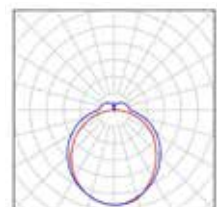

DUST PROFI LED MILK

MILK

NEUTRAL WHITE

DUST PROFI LED MILK 60 NW

DUST PROFI LED MILK 120 NW

DUST PROFI LED MILK 150 NW

LED 30W ▶ $\geq \varnothing 2 \times 18W T8$

LED 55W ▶ $\geq \varnothing 2 \times 36W T8$

LED 70W ▶ $\geq \varnothing 2 \times 58W T8$

- SVÍTIDLO LED SMD

							T_c CCT	R_a CRI	$\leftarrow a \rightarrow$ [mm]	$\leftarrow b \rightarrow$ [mm]	$\leftarrow C \rightarrow$ [mm]		DKC
DUST PROFI LED MILK 60 NW	GXWP380	8592660116921	30	3200	216	neutrální bílá/840	4000K	≥ 80	600	109	86	1,80	1 890 Kč
DUST PROFI LED MILK 120 NW	GXWP381	8592660116938	55	6000	384	neutrální bílá/840	4000K	≥ 80	1200	109	86	2,90	2 836 Kč
DUST PROFI LED MILK 150 NW	GXWP382	8592660116945	70	7400	480	neutrální bílá/840	4000K	≥ 80	1500	109	86	3,70	3 540 Kč