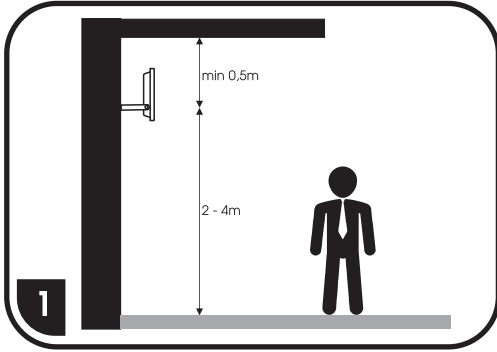

# RLED-WL

CE ~230V F LED 14x SMD 2835 max. 10W 700lm 28x SMD 2835 max. 20W 1500lm 42x SMD 2835 max. 30W 2100lm 168x SMD 2835 max. 50W 4100lm IP65

30000h 5000K Ra ≥80