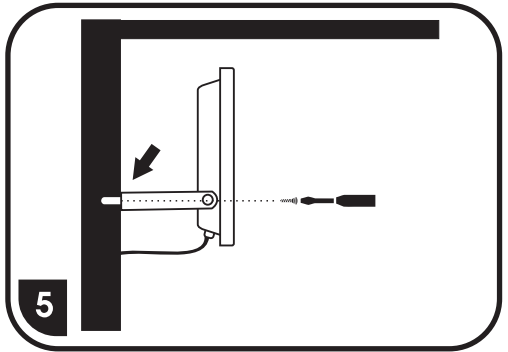

# RLED-WL

CE ~230V F LED 14x SMD 2835 max. 10W 700lm 28x SMD 2835 max. 20W 1500lm 42x SMD 2835 max. 30W 2100lm 168x SMD 2835 max. 50W 4100lm IP65

30000h 5000K Ra ≥80