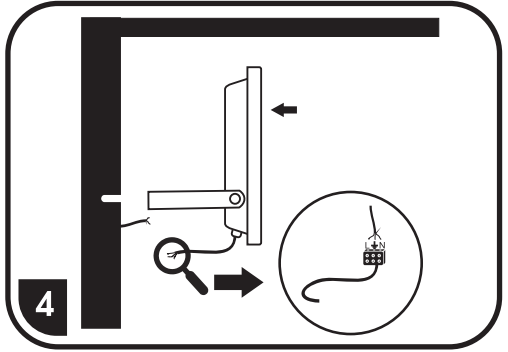

# RLED-WL

CE ~230V F LED 14x SMD 2835 max. 10W 700lm 28x SMD 2835 max. 20W 1500lm 42x SMD 2835 max. 30W 2100lm 168x SMD 2835 max. 50W 4100lm IP65

30000h 5000K Ra ≥80