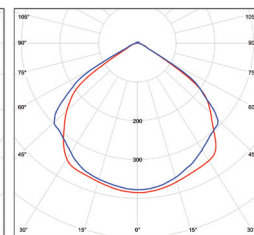

DAISY ORBIT LED Emergency
3H 4W
(100% power)

				Emergency 	Emergency 	Emergency 		T_c CCT	R_a CRI			
DAISY ORBIT LED Emergency 3H 2W	GXN0040	8592660130699	2	150/75	3h	Li-Ion BATTERY 1200mAh, 3,7V	neutrální bílá	4000K	>80	230	0,21	1/40
DAISY ORBIT LED Emergency 3H 4W	GXN0045	8592660130705	4	200/100	3h	Li-Ion BATTERY 1800mAh, 3,7V	neutrální bílá	4000K	>80	330	0,28	1/30