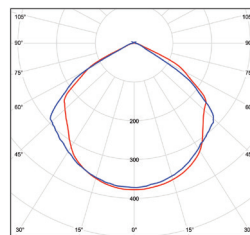

DAISY ORBIT LED
Emergency 3H 2W
(100% power)