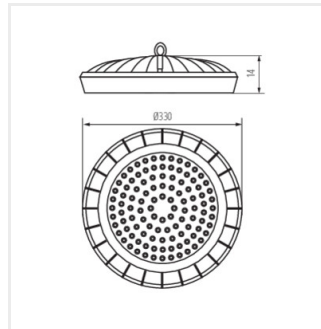

HB UFO LED

Stropní svítidlo LED high bay

[V] 220-240 AC	[Hz] 50	[°] 110	≥25000	[h] 20000	ellipse ≤ 6x Macadam	Ra 80
SMD			IP 65		[°C] -20÷40	
		1m				

HB UFO LED 100W-NW

Model	Power [W]	lm	lm Φuse	Tc [K]	Color	Beam
HB UFO LED 100W-NW 31405	100	10000	8500	4000	černá	F
HB UFO LED 150W-NW 31406	150	15000	12600	4000	černá	F
HB UFO LED 200W-NW 31407	200	20000	17000	4000	černá	F

- Materiál korpusu: hliníková slitina
- Materiál ochranného skla: tvrzené sklo

HB UFO LED 100W-NW

HB UFO LED 150W-NW

HB UFO LED 200W-NW

HB UFO LED

Stropní svítidlo LED high bay

HB UFO LED 100W-NW

HB UFO LED 150W-NW