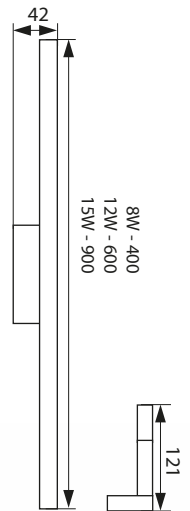

LED SMD

IP44

ASTEN LED

ASTEN LED IP44 8W NW

ASTEN LED IP44 12W NW

ASTEN LED IP44 15W NW

220-240V~
50/60Hz

Te (K)
4000 K

≥15000

[mm²]
2x(0,7-1,5)

[h]
25000

Kanlux

Model	Part No.	Power (W)	Beam Distance (lm)
ASTEN LED IP44 8W-NW	26680	8 W	450 lm
ASTEN LED IP44 12W-NW	26681	12 W	770 lm
ASTEN LED IP44 15W-NW	26682	15 W	970 lm

CZ
hliník, plast

SK
hliník, plast