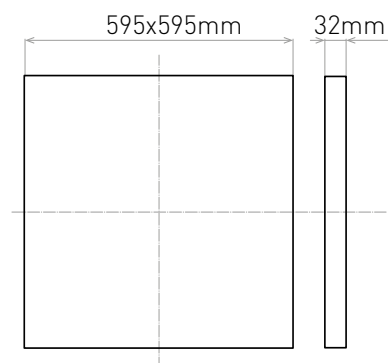

WiFi LIBRA CCT DIM

220-240V~
50/60HzIP₂₀

-20+40°C

25 000

ON
OFF
15 000Pf (λ)
≥0,9

1,55

1/6

COOL
WHITENEUTRAL
WHITEWARM
WHITE

Powered By
tuyaPowered by
Smart Life

android

iOS

LED 40W ▶ ≧D4×18W T8

| | | | | | | $\frac{T_c}{CCT}$ | $\frac{Ra}{CRI}$ |
|------------------------|---------|---------------|----|------------------------------|----------|-------------------|------------------|
| WiFi LIBRA 40W CCT DIM | GXSH064 | 8592660139586 | 40 | teplá/neutrální/studená bílá | 460-4600 | 2900-6000K | >80 |