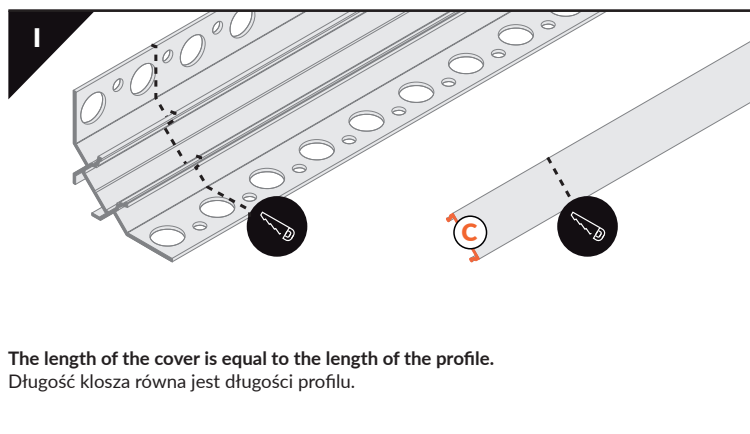

UNI-TILE12 C

SPECIAL APPLICATION PROFILE
PROFIL SPECJALNY

- **C** C click cover
  klosz C click
- **1** power supply cable
  kabel zasilania
- **2** LED power supply
  zasilacz LED

- **C** C click cover
  klosz C click
- **1** power supply cable
  kabel zasilania
- **2** LED power supply
  zasilacz LED

- **C** C click cover
  klosz C click
- **1** power supply cable
  kabel zasilania
- **2** LED power supply
  zasilacz LED

scissors
nożyczki

hacksaw
piłka

pliers
kombinerki

solder
cyna

soldering iron
lutownica

screwdriver
wkrętak

glue
klej

drill
wiertarka