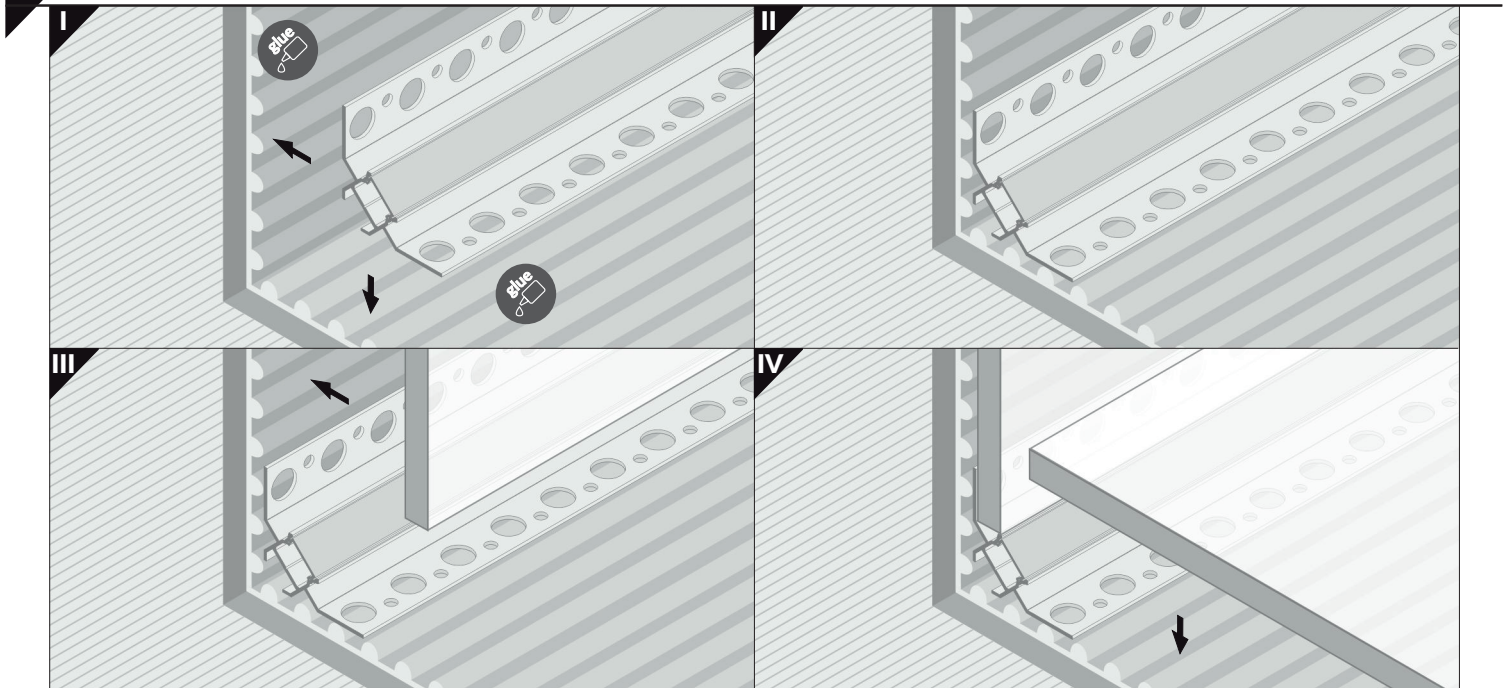

VII **MOUNTING / MONTAŻ**