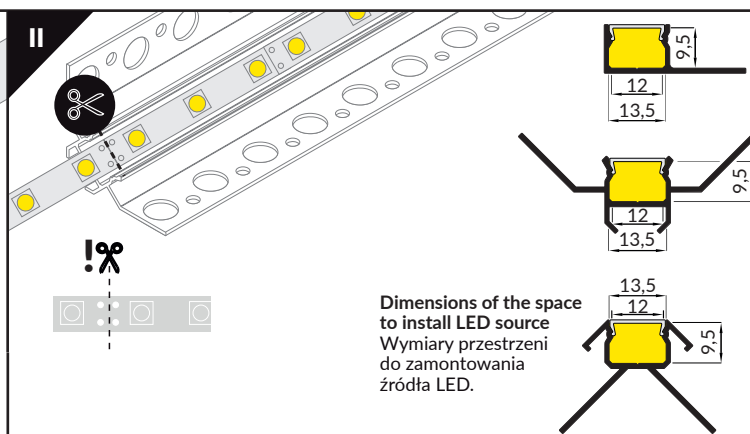

UNI-TILE12 C

SPECIAL APPLICATION PROFILE
PROFIL SPECJALNY

- **C** C click cover
  klosz C click
- **1** power supply cable
  kabel zasilania
- **2** LED power supply
  zasilacz LED

- **C** C click cover
  klosz C click
- **1** power supply cable
  kabel zasilania
- **2** LED power supply
  zasilacz LED

- **C** C click cover
  klosz C click
- **1** power supply cable
  kabel zasilania
- **2** LED power supply
  zasilacz LED

scissors
nożyczki

hacksaw
piłka

pliers
kombinerki

solder
cyna

soldering iron
lutownica

screwdriver
wkrętak

glue
klej

drill
wiertarka