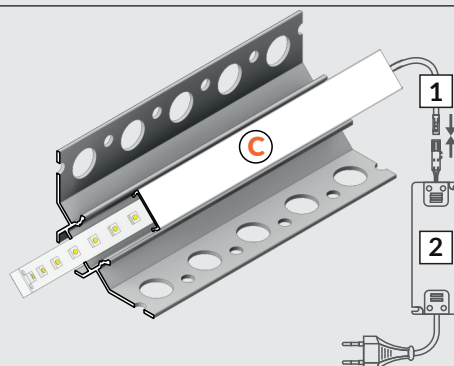

UNI-TILE12 C

SPECIAL APPLICATION PROFILE
PROFIL SPECJALNY

UNI-TILE12 90 deg/st C

- C** C click cover
klosz C click
- 1** power supply cable
kabel zasilania
- 2** LED power supply
zasilacz LED

UNI-TILE12 180 deg/st C

- C** C click cover
klosz C click
- 1** power supply cable
kabel zasilania
- 2** LED power supply
zasilacz LED

UNI-TILE12 270 deg/st C

- C** C click cover
klosz C click
- 1** power supply cable
kabel zasilania
- 2** LED power supply
zasilacz LED