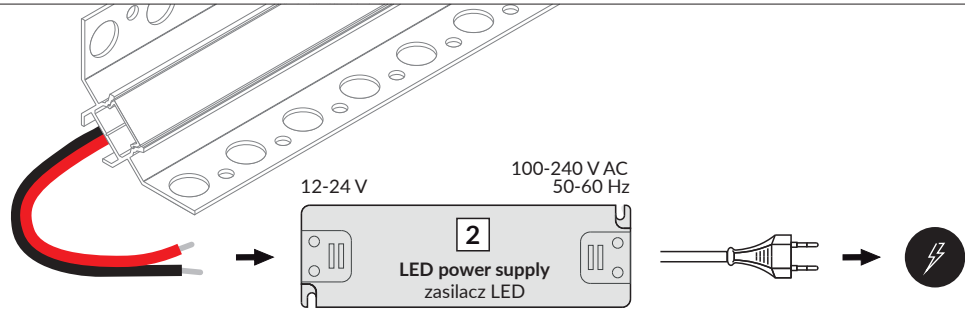

VIII **POWER SUPPLY / ZASILANIE**

ACCESSORIES / AKCESORIA

- power switches / włączniki
- controller + remote / sterownik + pilot
- movement sensors / czujniki ruchu