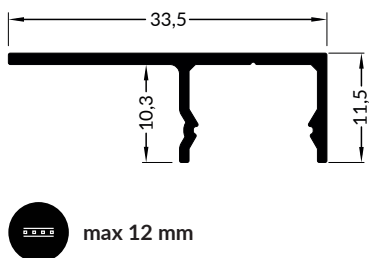

UNI-TILE12 C

SPECIAL APPLICATION PROFILE
PROFIL SPECJALNY

UNI-TILE12 90 deg/st C

- C** C click cover
klosz C click
- 1** power supply cable
kabel zasilania
- 2** LED power supply
zasilacz LED

UNI-TILE12 180 deg/st C

- C** C click cover
klosz C click
- 1** power supply cable
kabel zasilania
- 2** LED power supply
zasilacz LED

UNI-TILE12 270 deg/st C

- C** C click cover
klosz C click
- 1** power supply cable
kabel zasilania
- 2** LED power supply
zasilacz LED