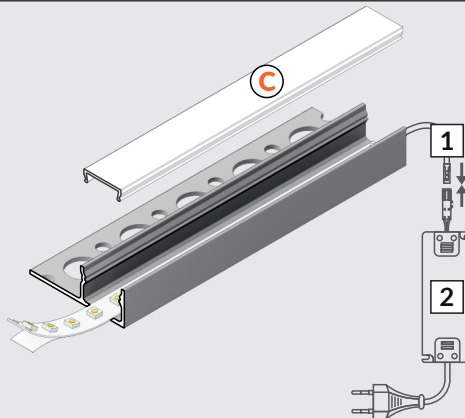

UNI-TILE12 C

SPECIAL APPLICATION PROFILE
PROFIL SPECJALNY

UNI-TILE12 90 deg/st C

- C** C click cover
klosz C click
- 1** power supply cable
kabel zasilania
- 2** LED power supply
zasilacz LED

UNI-TILE12 180 deg/st C

- C** C click cover
klosz C click
- 1** power supply cable
kabel zasilania
- 2** LED power supply
zasilacz LED

UNI-TILE12 270 deg/st C

- C** C click cover
klosz C click
- 1** power supply cable
kabel zasilania
- 2** LED power supply
zasilacz LED