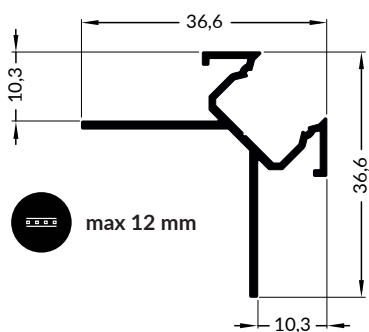

UNI-TILE12 C

SPECIAL APPLICATION PROFILE
PROFIL SPECJALNY

UNI-TILE12 90 deg/st C

- C** C click cover
klosz C click
- 1** power supply cable
kabel zasilania
- 2** LED power supply
zasilacz LED

UNI-TILE12 180 deg/st C

- C** C click cover
klosz C click
- 1** power supply cable
kabel zasilania
- 2** LED power supply
zasilacz LED

UNI-TILE12 270 deg/st C

- C** C click cover
klosz C click
- 1** power supply cable
kabel zasilania
- 2** LED power supply
zasilacz LED