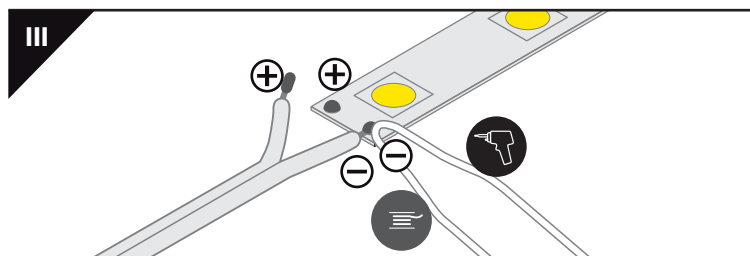

UNI-TILE12 C

SPECIAL APPLICATION PROFILE
PROFIL SPECJALNY

- **C** C click cover
  klosz C click
- **1** power supply cable
  kabel zasilania
- **2** LED power supply
  zasilacz LED

- **C** C click cover
  klosz C click
- **1** power supply cable
  kabel zasilania
- **2** LED power supply
  zasilacz LED

- **C** C click cover
  klosz C click
- **1** power supply cable
  kabel zasilania
- **2** LED power supply
  zasilacz LED

scissors
nożyczki

hacksaw
piłka

pliers
kombinerki

solder
cyna

soldering iron
lutownica

screwdriver
wkrętak

glue
klej

drill
wiertarka