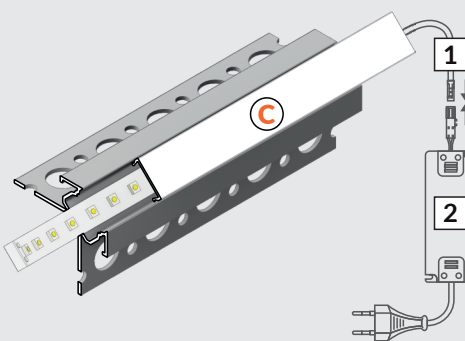

UNI-TILE12 C

SPECIAL APPLICATION PROFILE
PROFIL SPECJALNY

UNI-TILE12 90 deg/st C

- C** C click cover
klosz C click
- 1** power supply cable
kabel zasilania
- 2** LED power supply
zasilacz LED

UNI-TILE12 180 deg/st C

- C** C click cover
klosz C click
- 1** power supply cable
kabel zasilania
- 2** LED power supply
zasilacz LED

UNI-TILE12 270 deg/st C

- C** C click cover
klosz C click
- 1** power supply cable
kabel zasilania
- 2** LED power supply
zasilacz LED