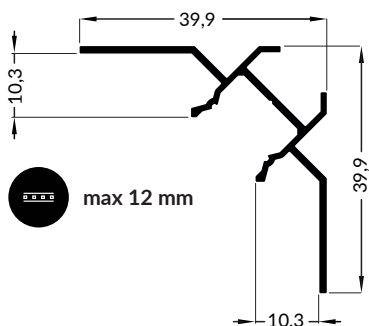

UNI-TILE12 C

SPECIAL APPLICATION PROFILE
PROFIL SPECJALNY

UNI-TILE12 90 deg/st C

- C** C click cover
klosz C click
- 1** power supply cable
kabel zasilania
- 2** LED power supply
zasilacz LED

UNI-TILE12 180 deg/st C

- C** C click cover
klosz C click
- 1** power supply cable
kabel zasilania
- 2** LED power supply
zasilacz LED

UNI-TILE12 270 deg/st C

- C** C click cover
klosz C click
- 1** power supply cable
kabel zasilania
- 2** LED power supply
zasilacz LED