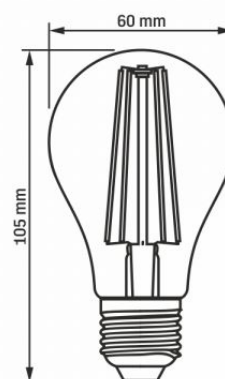

Photometric parameters

| | |
|--|--------|
| Useful luminous flux of the light source (Φuse) | 290 Lm |
|--|--------|

VIDEX-E27-A60-8W-FITO

INDEX: VLE-A60FF-08271

| | |
|---|--------------------|
| Correlated color temperature | 1200K (bicolor) |
| Beam angle | 360° |
| Color rendering index (CRI) | Ra > 40 |
| Lifetime | 20000 h |
| On/Off cycles | 20000 |
| Useful luminous flux of the light source reference | in a sphere (360°) |
| Chromaticity coordinates (x) | 0.485 |
| Chromaticity coordinates (y) | 0.427 |
| R9 colour rendering index value | 36 |
| The lumen maintenance factor | ≥94.8% |
| Flicker metric (Pst LM) | ≤1 |
| Stroboscopic effect metric (SVM) | ≤0.4 |
| CRI Min | -209 |
| CRI Max | 92 |

Dimensions

| | |
|------------------|---------------|
| EAN | 5904405540022 |
| Height | 105 mm |
| Outer box | 20 pcs. |
| Width | 60 mm |

VIDEX®

VIDEX-E27-A60-8W-FITO

INDEX: VLE-A60FF-08271

| | |
|-------------------------|-------|
| Unit nett weight | 31g |
| Depth | 60 mm |
| In the package | 1 pc. |